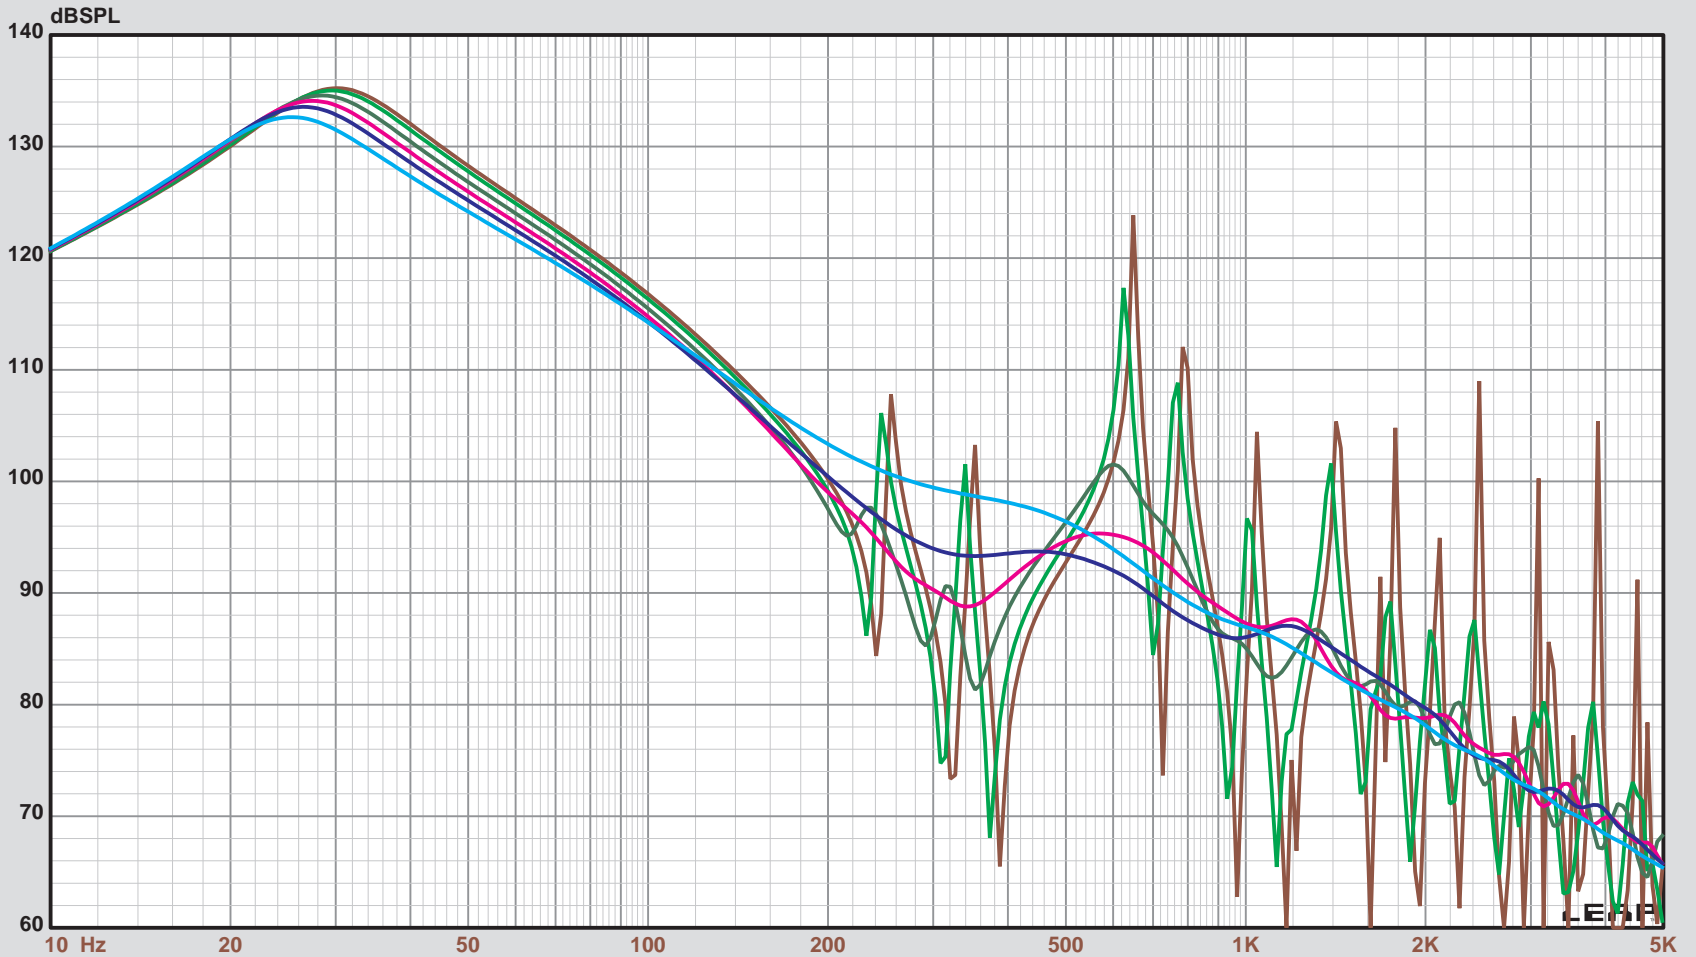

SPL vs Freq

Map

- 20: Import: internal 0fill.txt
- 21: Import: internal 10fill.txt
- 22: Import: internal 30fill.txt
- 23: Import: internal 50fill.txt
- 24: Import: internal 70fill.txt
- 25: Import: internal 100fill.txt